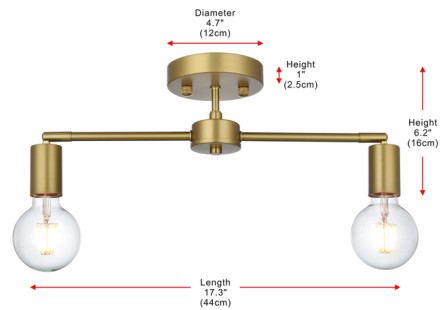

Description

The Zane Ceiling Light is functional, yet stunningly simple. Elegant arms have joints that allow the decorative bulbs to be directed downward or out to the side. Perfect for an entry or hallway.

Shown in satin gold

Specifications

COLOR	N/A
BODY FINISH	Satin Gold
WATTAGE	14W
DIMMER	Standard 120V
DIMENSIONS	17.3"W x 6.2"H
BULB NOT INCLUDED	2 x G25/Medium (E26)/7W/120V LED
COUNTRY OF ORIGIN	China

CLICK TO VIEW PRODUCT