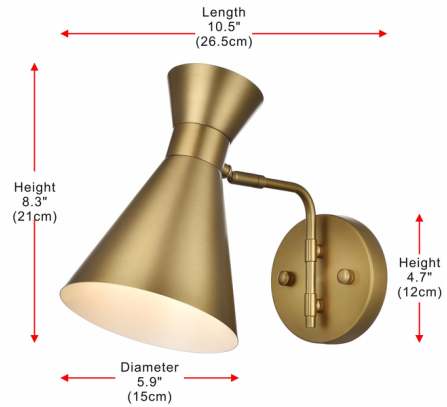

Lightology

lightology.com
866-954-4489
07-04-26

Project: _____

Company: _____

Location: _____ Fixture Type: _____

SPEC #: **ELG1397397**

Approved On: _____ Approved By: _____

Halycon Swing Arm Wall Light By Elegant Lighting

Description

Illuminate your space with the brilliance of the Halycon Wall Light. The cone shade helps direct light and can be pointed where needed. This minimalistic piece will fit perfectly into your bathroom or bedroom.

Shown in satin gold

Specifications

COLOR	N/A
BODY FINISH	Satin Gold
WATTAGE	7W
DIMMER	Standard 120V
DIMENSIONS	5.9"W x 8.3"H x 10.5"D
BULB NOT INCLUDED	1 x A19/Medium (E26)/7W/120V LED
COUNTRY OF ORIGIN	China