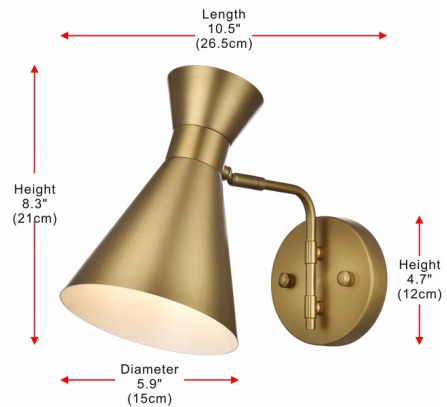

Lightology

lightology.com
866-954-4489
04-22-26

Project: _____

Company: _____

Location: _____ Fixture Type: _____

SPEC #: **ELG1397397**

Approved On: _____ Approved By: _____

Halycon Swing Arm Wall Light By Elegant Lighting

Description

Illuminate your space with the brilliance of the Halycon Wall Light. The cone shade helps direct light and can be pointed where needed. This minimalistic piece will fit perfectly into your bathroom or bedroom.

Shown in satin gold

Specifications

COLOR	N/A
BODY FINISH	Satin Gold
WATTAGE	7W
DIMMER	Standard 120V
DIMENSIONS	5.9"W x 8.3"H x 10.5"D
BULB NOT INCLUDED	1 x A19/Medium (E26)/7W/120V LED
COUNTRY OF ORIGIN	China