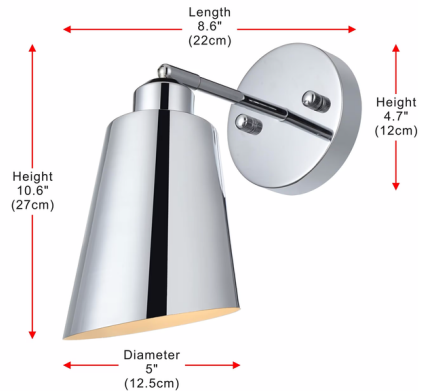

## Halycon Wall Light By Elegant Lighting

### Description

Illuminate your space with the brilliance of the Halycon Wall Light. The cone shade helps direct light and can be pointed where needed. This minimalistic piece will fit perfectly into your bathroom or bedroom.

### Specifications

COLOR	N/A
BODY FINISH	Chrome
WATTAGE	7W
DIMMER	Standard 120V
DIMENSIONS	5"W x 10.6"H x 8.6"D
BULB NOT INCLUDED	1 x A19/Medium (E26)/7W/120V LED
COUNTRY OF ORIGIN	China

CLICK TO VIEW PRODUCT