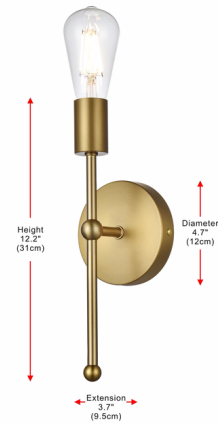

CLICK TO VIEW PRODUCT

Notes: