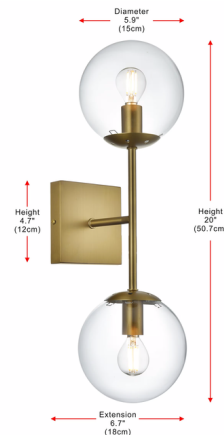

Description

The Neri Double Wall Sconce infuses fresh modernity into a classic silhouette. The globe shade and sleek straight arm creates a clean form, with a soft glow. Perfect for a powder room or hallway.

Specifications

COLOR Clear
BODY FINISH Satin Gold
WATTAGE 14W
DIMMER Standard 120V
DIMENSIONS 5.9"W x 20"H x 6.7"D
BULB NOT INCLUDED 2 x B10/Candelabra (E12)/7W/120V LED
COUNTRY OF ORIGIN China

Shown in satin gold / clear