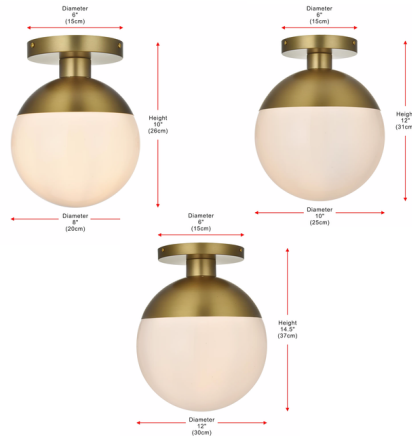

Description

Refined and charming, the Eclipse Ceiling Light features a sophisticated update to a traditional silhouette. The sleek frame supports a globe with a metal cap and a clear or frosted glass shade, providing soft illumination. Perfect for an entry or hallway.

Specifications

COLOR Frosted White
BODY FINISH Satin Gold
WATTAGE 7W
DIMMER Standard 120V
DIMENSIONS 8"W x 10"H
BULB NOT INCLUDED 1 x A19/Medium (E26)/7W/120V LED
COUNTRY OF ORIGIN China

Shown in satin gold / frosted white