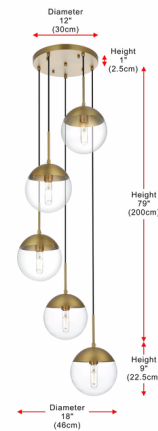

Description

Refined and charming, the Eclipse 5-Light Pendant features a sophisticated update to a traditional silhouette. The sleek frame supports a globe with a metal cap and a clear or frosted glass shade, providing soft illumination. Perfect for a kitchen or a powder room.

Specifications

COLOR	Clear
BODY FINISH	Satin Gold
WATTAGE	35W
DIMMER	Standard 120V
DIMENSIONS	16"L x 18"W x 9"H
BULB NOT INCLUDED	5 x T10/Medium (E26)/7W/120V LED
COUNTRY OF ORIGIN	China

Shown in satin gold / clear