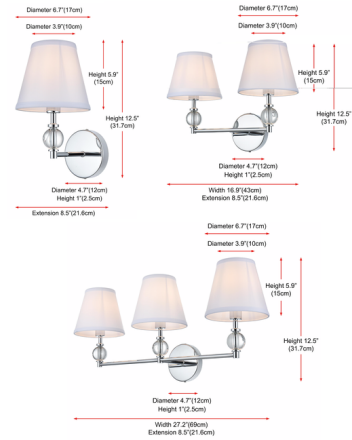

Description

Bring a classic yet sophisticated touch to your home with the Bethany Wall Sconce. The elegant tapered fabric shade softly diffuses light, creating a cozy and inviting ambiance. Featuring a crystal glass accent, sleek metal arm, and compact round backplate, the Bethany is perfect for a powder room or hallway.

Shown in chrome / white

Specifications

COLOR	White
BODY FINISH	Chrome
WATTAGE	7W
DIMMER	Standard 120V
DIMENSIONS	6.7"W x 12.5"H x 8.5"D
BULB NOT INCLUDED	1 x B10/Candelabra (E12)/7W/120V LED
COUNTRY OF ORIGIN	China