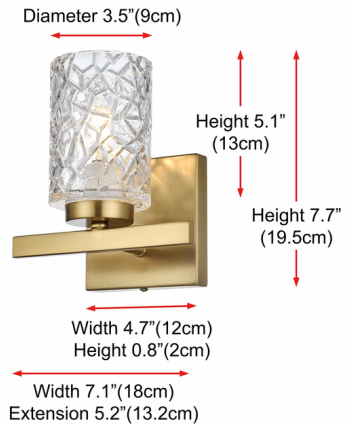

## Cassie Wall Sconce By Elegant Lighting

### Description

The striking Cassie Wall Sconce features an elegant silhouette with contemporary flair. The distinctive glass shade has an intricately textured design that creates a sophisticated interplay of light and shadow. Designed with versatility in mind, this sconce can be mounted facing up or down, allowing you to customize the ambiance and highlight specific areas of your space.

### Specifications

COLOR	Clear
BODY FINISH	Satin Gold
WATTAGE	7W
DIMMER	Standard 120V
DIMENSIONS	7.1"W x 7.7"H x 5.2"D
BULB NOT INCLUDED	1 x B10/Candelabra (E12)/7W/120V LED
COUNTRY OF ORIGIN	China

CLICK TO VIEW PRODUCT