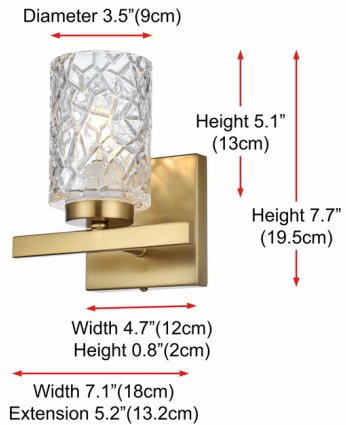

Lightology

lightology.com
866-954-4489
06-02-26

Project: _____
 Company: _____
 Location: _____ Fixture Type: _____
 SPEC #: **ELG1397445**
 Approved On: _____ Approved By: _____

Cassie Wall Sconce By Elegant Lighting

Description

The striking Cassie Wall Sconce features an elegant silhouette with contemporary flair. The distinctive glass shade has an intricately textured design that creates a sophisticated interplay of light and shadow. Designed with versatility in mind, this sconce can be mounted facing up or down, allowing you to customize the ambiance and highlight specific areas of your space.

Shown in satin gold / clear

Specifications

COLOR	Clear
BODY FINISH	Satin Gold
WATTAGE	7W
DIMMER	Standard 120V
DIMENSIONS	7.1"W x 7.7"H x 5.2"D
BULB NOT INCLUDED	1 x B10/Candelabra (E12)/7W/120V LED
COUNTRY OF ORIGIN	China