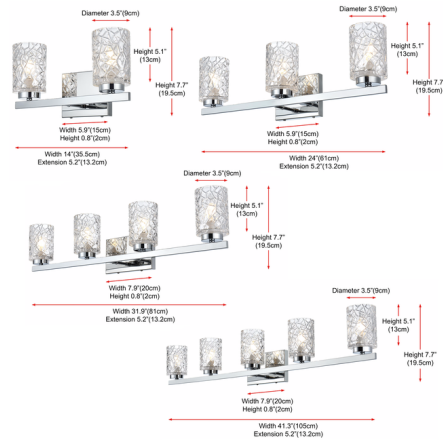

## Cassie Bathroom Vanity Light By Elegant Lighting

### Description

The striking Cassie Bathroom Vanity Light features an elegant silhouette with contemporary flair. The distinctive glass shades have an intricately textured design that creates a sophisticated interplay of light and shadow. Designed with versatility in mind, this sconce can be mounted facing up or down, allowing you to customize the ambiance and highlight specific areas of your space.

### Specifications

COLOR	Clear
BODY FINISH	Chrome
WATTAGE	14W
DIMMER	Standard 120V
DIMENSIONS	14"W x 7.7"H x 5"D
BULB NOT INCLUDED	2 x B10/Candelabra (E12)/7W/120V LED
COUNTRY OF ORIGIN	China

CLICK TO VIEW PRODUCT