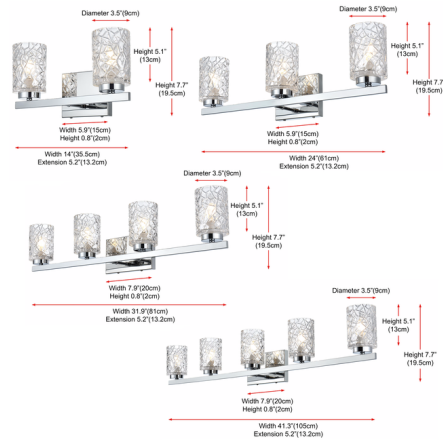

## Cassie Bathroom Vanity Light By Elegant Lighting

### Description

The striking Cassie Bathroom Vanity Light features an elegant silhouette with contemporary flair. The distinctive glass shades have an intricately textured design that creates a sophisticated interplay of light and shadow. Designed with versatility in mind, this sconce can be mounted facing up or down, allowing you to customize the ambiance and highlight specific areas of your space.

### Specifications

COLOR . . . . .	Clear
BODY FINISH . . . . .	Chrome
WATTAGE . . . . .	14W
DIMMER . . . . .	Standard 120V
DIMENSIONS . . . . .	14"W x 7.7"H x 5"D
BULB NOT INCLUDED . . . . .	2 x B10/Candelabra (E12)/7W/120V LED
COUNTRY OF ORIGIN . . . . .	China