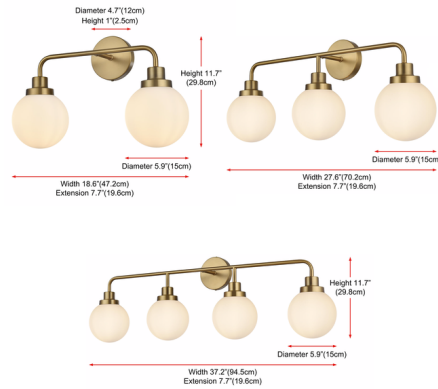

Description

The Hanson Bathroom Vanity Light fuses vintage charm with modern simplicity. A sleek metal arm holds a series of globes, providing a gentle glow. Perfect for a powder room or main bath. Note: Can be installed with glass up or down.

Shown in satin gold / opal white

Specifications

COLOR	Opal White
BODY FINISH	Satin Gold
WATTAGE	14W
DIMMER	Standard 120V
DIMENSIONS	18.6"W x 12"H x 7.7"D
BULB NOT INCLUDED	2 x B10/Candelabra (E12)/7W/120V LED
COUNTRY OF ORIGIN	China