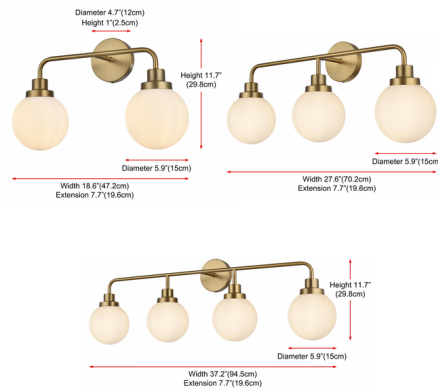

Description

The Hanson Bathroom Vanity Light fuses vintage charm with modern simplicity. A sleek metal arm holds a series of globes, providing a gentle glow. Perfect for a powder room or main bath. Note: Can be installed with glass up or down.

Specifications

COLOR Opal White
BODY FINISH Satin Gold
WATTAGE 14W
DIMMER Standard 120V
DIMENSIONS 18.6"W x 12"H x 7.7"D
BULB NOT INCLUDED 2 x B10/Candelabra (E12)/7W/120V LED
COUNTRY OF ORIGIN China

Notes:

Shown in satin gold / opal white

CLICK TO VIEW PRODUCT