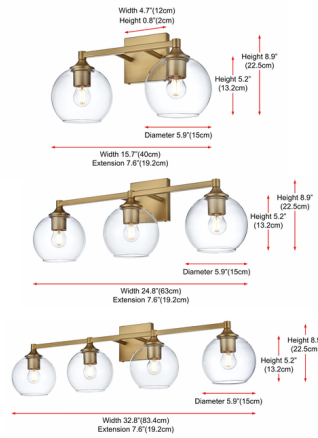

Description

Versatile and contemporary, the Eero Bathroom Vanity Light adds character to any space. The clean lines of the minimalist silhouette supports clear glass globes showcases the decorative bulb and soft glow. Perfect for a powder room or main bath. Note: Can be mounted with glass up or down.

Shown in satin gold / clear

Specifications

COLOR	Clear
BODY FINISH	Satin Gold
WATTAGE	14W
DIMMER	Standard 120V
DIMENSIONS	15.7"W x 8.9"H x 7.6"D
BULB NOT INCLUDED	2 x G25/Medium (E26)/7W/120V LED
COUNTRY OF ORIGIN	China