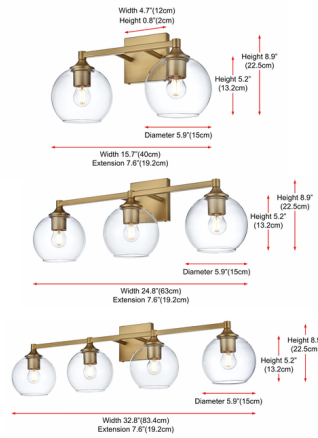

### Description

Versatile and contemporary, the Eero Bathroom Vanity Light adds character to any space. The clean lines of the minimalist silhouette supports clear glass globes showcases the decorative bulb and soft glow. Perfect for a powder room or main bath. Note: Can be mounted with glass up or down.

### Specifications

COLOR	Clear
BODY FINISH	Satin Gold
WATTAGE	14W
DIMMER	Standard 120V
DIMENSIONS	15.7"W x 8.9"H x 7.6"D
BULB NOT INCLUDED	2 x G25/Medium (E26)/7W/120V LED
COUNTRY OF ORIGIN	China

CLICK TO VIEW PRODUCT