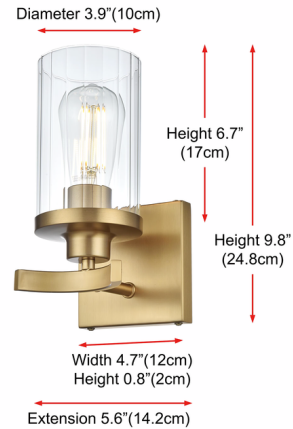

Description

Featuring a modern update on a traditional silhouette, the Thane Wall Sconce brings timeless elegance. Designed with a ridged glass cylinder on a curved brass arm, this sconce is perfect for a powder room or hallway. Note: Can be mounted facing up or down.

Shown in satin gold / clear

Specifications

COLOR	Clear
BODY FINISH	Satin Gold
WATTAGE	7W
DIMMER	Standard 120V
DIMENSIONS	4.7"W x 9.8"H x 5.6"D
BULB NOT INCLUDED	1 x Edison ST-Shape/Medium (E26)/7W/120V LED
COUNTRY OF ORIGIN	China