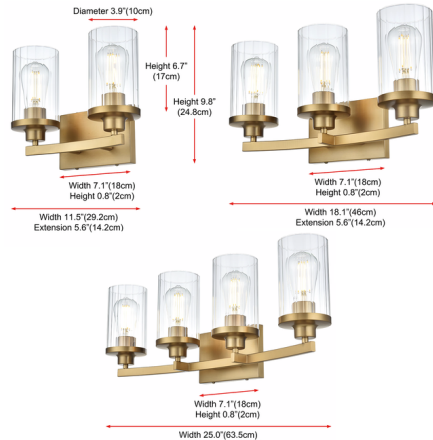

Description

Featuring a modern update on a traditional silhouette, the Thane Bathroom Vanity Light brings timeless elegance. Designed with a ridged glass cylinder on a curved brass arm, this sconce is perfect for a powder room or hallway. Note: Can be mounted facing up or down.

Specifications

COLOR	Clear
BODY FINISH	Satin Gold
WATTAGE	14W
DIMMER	Standard 120V
DIMENSIONS	11.5"W x 9.8"H x 6"D
BULB NOT INCLUDED	2 x Edison ST-Shape/Medium (E26)/7W/120V LED
COUNTRY OF ORIGIN	China

Shown in satin gold / clear

CLICK TO VIEW PRODUCT

Notes: