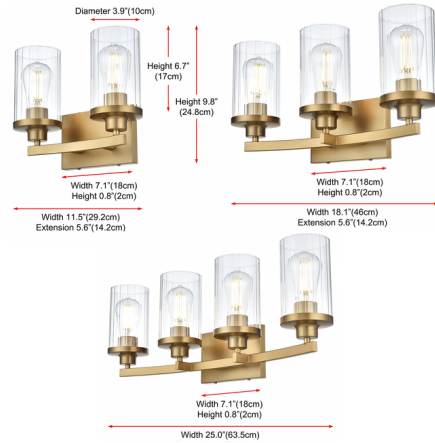

### Description

Featuring a modern update on a traditional silhouette, the Thane Bathroom Vanity Light brings timeless elegance. Designed with a ridged glass cylinder on a curved brass arm, this sconce is perfect for a powder room or hallway. Note: Can be mounted facing up or down.

### Specifications

COLOR	Clear
BODY FINISH	Satin Gold
WATTAGE	14W
DIMMER	Standard 120V
DIMENSIONS	11.5"W x 9.8"H x 6"D
BULB NOT INCLUDED	2 x Edison ST-Shape/Medium (E26)/7W/120V LED
COUNTRY OF ORIGIN	China

Shown in satin gold / clear

CLICK TO VIEW PRODUCT

Notes: