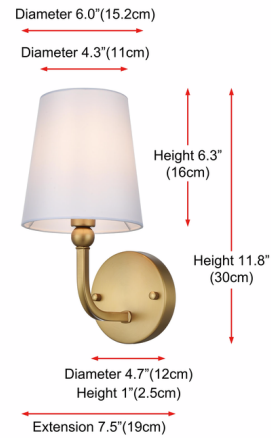

Description

Add a touch of timeless elegance to your home with the Senna Wall Sconce. A slender metal arm and a round backplate create clean lines and a classic silhouette. A soft, tapered fabric shade emits a gentle, ambient glow, creating a cozy and welcoming atmosphere. Perfect for a hallway, bedroom, or powder room.

Specifications

COLOR	White
BODY FINISH	Satin Gold
WATTAGE	7W
DIMMER	Standard 120V
DIMENSIONS	6"W x 11.8"H x 7.5"D
BULB NOT INCLUDED	1 x B10/Candelabra (E12)/7W/120V LED
COUNTRY OF ORIGIN	China

Shown in satin gold / white