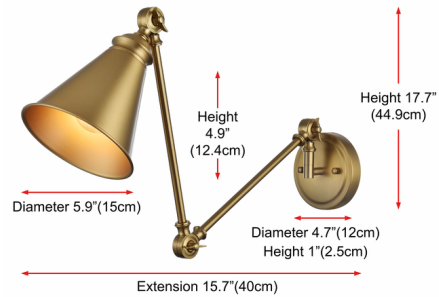

Lightology

lightology.com
866-954-4489
04-28-26

Project: _____

Company: _____

Location: _____ Fixture Type: _____

SPEC #: **ELG1397487**

Approved On: _____ Approved By: _____

Vesa Swing Arm Wall Sconce By Elegant Lighting

Description

The Vesa Swing Arm Wall Sconce is the perfect fusion of design and practicality. A midcentury modern shade and metal detailing provides classic style. The swing arm features three adjustable joints, as well as a pivot at the wall to allow the light to be directed where needed. Perfect for a bedside, desk, or anywhere you need directed task light.

Shown in satin gold

Specifications

COLOR	N/A
BODY FINISH	Satin Gold
WATTAGE	7W
DIMMER	Standard 120V
DIMENSIONS	5.9"W x 17.7"H x 15.7"D
BULB NOT INCLUDED	1 x A19/Medium (E26)/7W/120V LED
COUNTRY OF ORIGIN	China