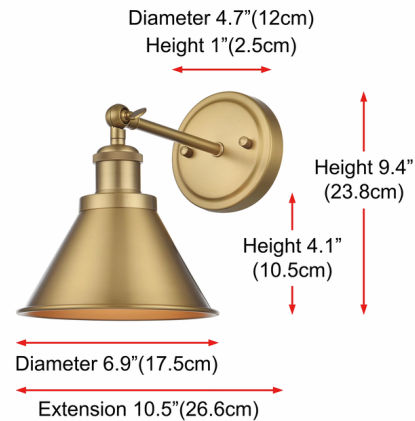

Description

The Vaman Wall Sconce features a simple update to a traditional silhouette. Featuring a metal shade with elegant details, this versatile sconce can be placed in a bathroom, entry way, or hallway.

Shown in satin gold

Specifications

COLOR	N/A
BODY FINISH	Satin Gold
WATTAGE	7W
DIMMER	Standard 120V
DIMENSIONS	6.9"W x 9.4"H x 10.5"D
BULB NOT INCLUDED	1 x A19/Medium (E26)/7W/120V LED
COUNTRY OF ORIGIN	China