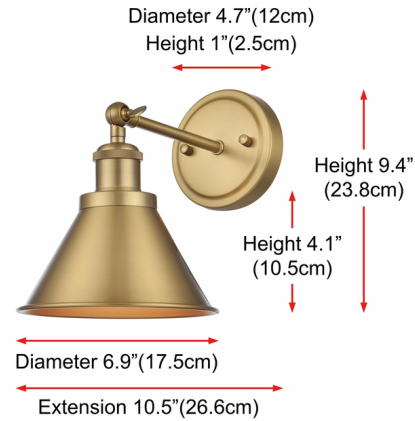

Description

The Vaman Wall Sconce features a simple update to a traditional silhouette. Featuring a metal shade with elegant details, this versatile sconce can be placed in a bathroom, entry way, or hallway.

Shown in satin gold

Specifications

COLOR	N/A
BODY FINISH	Satin Gold
WATTAGE	7W
DIMMER	Standard 120V
DIMENSIONS	6.9"W x 9.4"H x 10.5"D
BULB NOT INCLUDED	1 x A19/Medium (E26)/7W/120V LED
COUNTRY OF ORIGIN	China