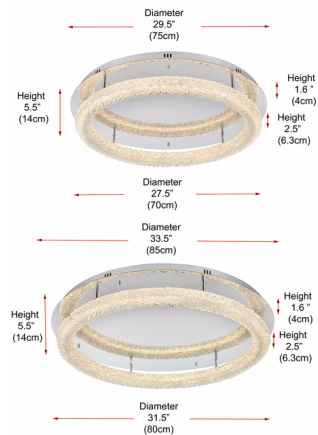

### Specifications

COLOR	N/A
BODY FINISH	Chrome
WATTAGE	14W
DIMMER	Low Voltage Electronic
DIMENSIONS	29.5"W x 5.5"H
INTEGRATED LED MODULE	1 x LED/14W/120V LED
COUNTRY OF ORIGIN	China

### Technical Information

LAMP LIFE	20000 hours
COLOR RENDERING	80 CRI
LAMP COLOR	CCT Select
LUMENS/WATT	190.00
LUMINOUS FLUX	2660 lumens

Notes:

Shown in chrome

CLICK TO VIEW PRODUCT