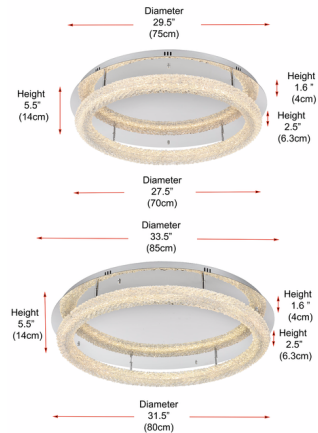

### Specifications

COLOR	N/A
BODY FINISH	Chrome
WATTAGE	14W
DIMMER	Low Voltage Electronic
DIMENSIONS	29.5"W x 5.5"H
INTEGRATED LED MODULE	1 x LED/14W/120V LED
COUNTRY OF ORIGIN	China

### Technical Information

LAMP LIFE	20000 hours
COLOR RENDERING	80 CRI
LAMP COLOR	CCT Select
LUMENS/WATT	190.00
LUMINOUS FLUX	2660 lumens

Notes:

Shown in chrome

CLICK TO VIEW PRODUCT