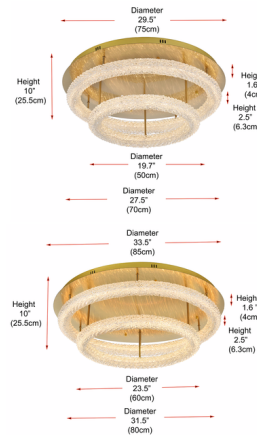

Specifications

COLOR	N/A
BODY FINISH	Satin Gold
WATTAGE	28W
DIMMER	Low Voltage Electronic
DIMENSIONS	29.5"W x 10"H
INTEGRATED LED MODULE	2 x LED/14W/120V LED
COUNTRY OF ORIGIN	China

Technical Information

LAMP LIFE	20000 hours
COLOR RENDERING	80 CRI
LAMP COLOR	CCT Select
LUMENS/WATT	310.00
LUMINOUS FLUX	4340 lumens

Shown in satin gold

CLICK TO VIEW PRODUCT

Notes: