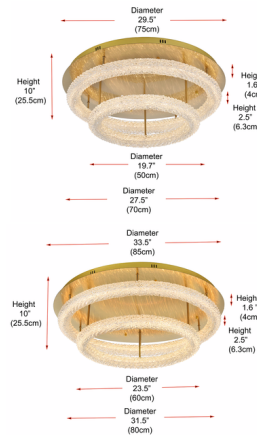

CLICK TO VIEW PRODUCT

Notes: