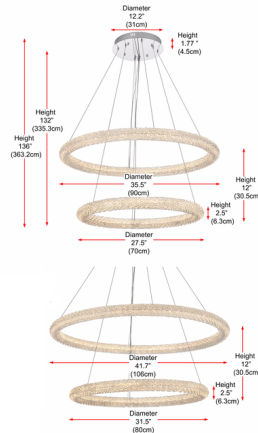

Specifications

COLOR	N/A
BODY FINISH	Chrome
WATTAGE	28W
DIMMER	Low Voltage Electronic
DIMENSIONS	35.5"W x 12"H
INTEGRATED LED MODULE	2 x LED/14W/120V LED
COUNTRY OF ORIGIN	China

Technical Information

LAMP LIFE	20000 hours
COLOR RENDERING	80 CRI
LAMP COLOR	CCT Select
LUMENS/WATT	400.00
LUMINOUS FLUX	5600 lumens

Shown in chrome

CLICK TO VIEW PRODUCT

Notes: