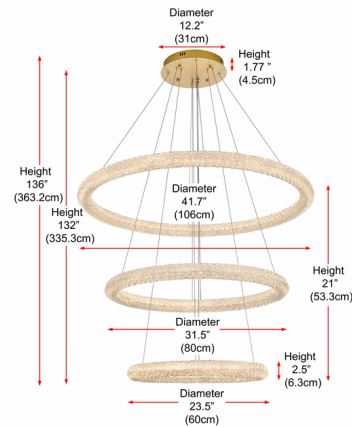

Specifications

COLOR	N/A
BODY FINISH	Satin Gold
WATTAGE	42W
DIMMER	Low Voltage Electronic
DIMENSIONS	41.7"W x 21"H
INTEGRATED LED MODULE	3 x LED/14W/120V LED
COUNTRY OF ORIGIN	China

Technical Information

LAMP LIFE	20000 hours
COLOR RENDERING	80 CRI
LAMP COLOR	CCT Select
LUMENS/WATT	700.00
LUMINOUS FLUX	9800 lumens

Shown in satin gold

CLICK TO VIEW PRODUCT

Notes: