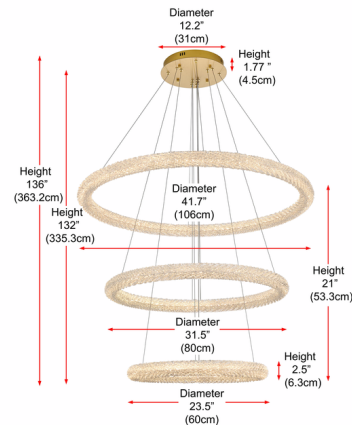

Specifications

COLOR	N/A
BODY FINISH	Satin Gold
WATTAGE	42W
DIMMER	Low Voltage Electronic
DIMENSIONS	41.7"W x 21"H
INTEGRATED LED MODULE	3 x LED/14W/120V LED
COUNTRY OF ORIGIN	China

Technical Information

LAMP LIFE	20000 hours
COLOR RENDERING	80 CRI
LAMP COLOR	CCT Select
LUMENS/WATT	700.00
LUMINOUS FLUX	9800 lumens

Shown in satin gold

CLICK TO VIEW PRODUCT

Notes: