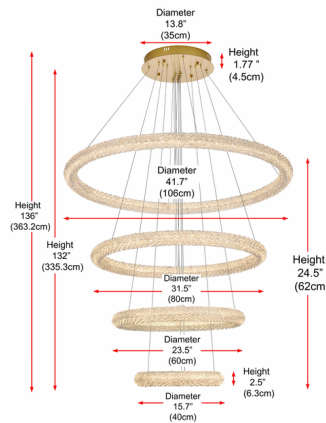

### Specifications

COLOR	N/A
BODY FINISH	Satin Gold
WATTAGE	56W
DIMMER	Low Voltage Electronic
DIMENSIONS	41.7"W x 24.5"H
INTEGRATED LED MODULE	4 x LED/14W/120V LED
COUNTRY OF ORIGIN	China

### Technical Information

LAMP LIFE	20000 hours
COLOR RENDERING	80 CRI
LAMP COLOR	CCT Select
LUMENS/WATT	800.00
LUMINOUS FLUX	11200 lumens

Shown in satin gold

CLICK TO VIEW PRODUCT

Notes: