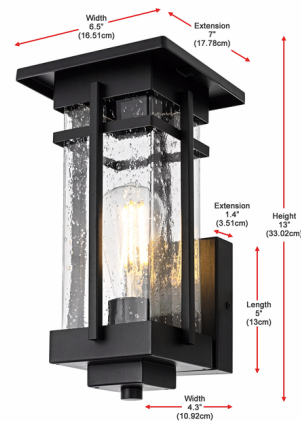

Lightology

lightology.com
866-954-4489
05-21-26

Project: _____
Company: _____
Location: _____ Fixture Type: _____
SPEC #: **ELG1397524**
Approved On: _____ Approved By: _____

Livingston Outdoor Wall Sconce By Elegant Lighting

Description

The Livingston Outdoor Wall Sconce blends traditional and modern aesthetics. The lantern silhouette has clean, minimalistic lines, with a seeded glass interior that showcase a decorative bulb. Ideal for a front porch or deck.

Shown in black / clear

Specifications

COLOR	Clear
BODY FINISH	Black
WATTAGE	9W
DIMMER	Standard 120V
DIMENSIONS	6.5"W x 13"H x 7"D
BULB NOT INCLUDED	1 x Edison ST-Shape/Medium (E26)/9W/120V LED
COUNTRY OF ORIGIN	China