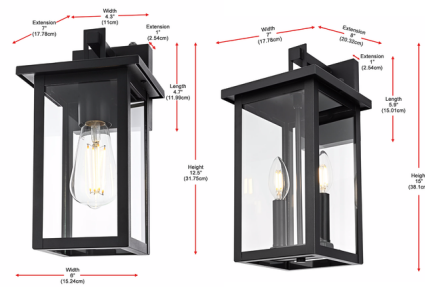

By Elegant Lighting

Description

The Venango Outdoor Wall Sconce combines timeless character with modern functionality. Crafted of robust iron, the black frame contrasts perfectly with the inner clear glass shade. A decorative bulb casts enchanting, diffused illumination that adds a touch of warmth to any evening.

Shown in black / clear

Specifications

COLOR	Clear
BODY FINISH	Black
WATTAGE	18W
DIMMER	Standard 120V
DIMENSIONS	7"W x 15"H x 8"D
BULB NOT INCLUDED	2 x B10/Candelabra (E12)/9W/120V LED
COUNTRY OF ORIGIN	China