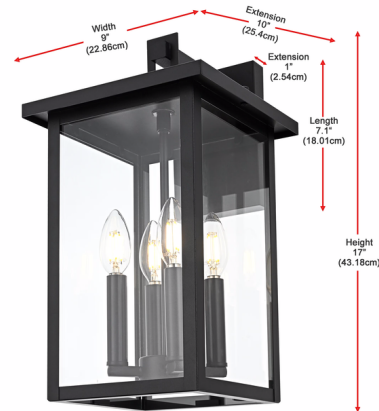

Lightology

lightology.com
866-954-4489
05-21-26

Project: _____
 Company: _____
 Location: _____ Fixture Type: _____
 SPEC #: **ELG1397529**
 Approved On: _____ Approved By: _____

Sheridan Outdoor Wall Sconce By Elegant Lighting

Description

Featuring a modern update on a traditional silhouette, the Sheridan Outdoor Wall Sconce brings timeless elegance to any exterior. Designed with clear glass panels and a matte black frame, this sconce is perfect for a porch or covered patio.

Shown in black

Specifications

COLOR	N/A
BODY FINISH	Black
WATTAGE	36W
DIMMER	Standard 120V
DIMENSIONS	9"W x 17"H x 10"D
BULB NOT INCLUDED	4 x B10/Candelabra (E12)/9W/120V LED
COUNTRY OF ORIGIN	China

CLICK TO VIEW PRODUCT