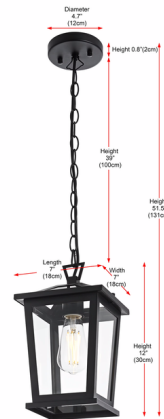

Description

Featuring a modern update on a traditional silhouette, the Cayman Outdoor Pendant brings timeless elegance to any exterior. Designed with clear, tapered glass panels and a matte black frame, this pendant is perfect for a porch or covered patio.

Shown in black

Specifications

COLOR	N/A
BODY FINISH	Black
WATTAGE	9W
DIMMER	Standard 120V
DIMENSIONS	19"L x 7"W x 12"H
BULB NOT INCLUDED	1 x Edison ST-Shape/Medium (E26)/9W/120V LED
COUNTRY OF ORIGIN	China