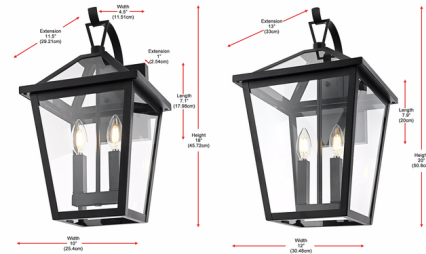

Lightology

lightology.com
866-954-4489
05-17-26

Project: _____

Company: _____

Location: _____ Fixture Type: _____

SPEC #: **ELG1397544**

Approved On: _____ Approved By: _____

Frankford Outdoor Wall Sconce By Elegant Lighting

Description

The Frankford Outdoor Wall Sconce combines timeless character with modern functionality. Crafted of robust iron, the sleek black frame creates a classic lantern silhouette. Glass panels provide a soft illumination that adds a touch of warmth to any evening.

Shown in black

Specifications

COLOR	N/A
BODY FINISH	Black
WATTAGE	18W
DIMMER	Standard 120V
DIMENSIONS	10"W x 18"H x 11.5"D
BULB NOT INCLUDED	2 x B10/Candelabra (E12)/9W/120V LED
COUNTRY OF ORIGIN	China

CLICK TO VIEW PRODUCT