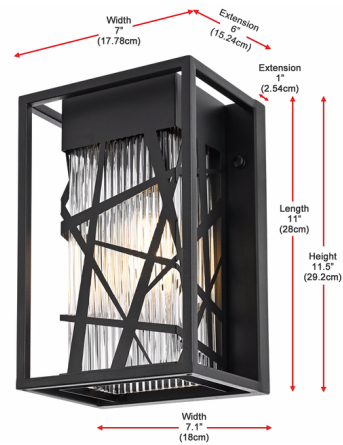

Lightology

lightology.com
866-954-4489
05-22-26

Project: _____
 Company: _____
 Location: _____ Fixture Type: _____
 SPEC #: **ELG1397565**
 Approved On: _____ Approved By: _____

Eyre Outdoor Wall Light

By Elegant Lighting

Description

The Eyre Outdoor Wall Light features a fresh take on a traditional lantern style. A sleek black frame is elevated with funky crisscross lines that frame a ridged glass interior. A decorative bulb creates a soft glow with an intriguing light pattern. Perfect for a front porch or deck.

Shown in black / clear

Specifications

COLOR	Clear
BODY FINISH	Black
WATTAGE	9W
DIMMER	Standard 120V
DIMENSIONS	7"W x 11.5"H x 6"D
BULB NOT INCLUDED	1 x Edison ST-Shape/Medium (E26)/9W/120V LED
COUNTRY OF ORIGIN	China