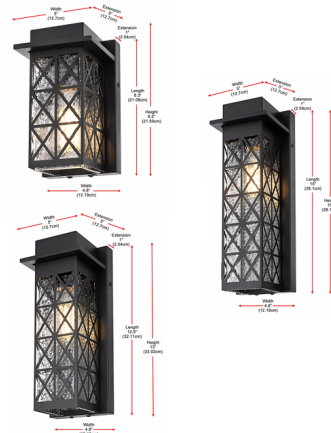

Lightology

lightology.com
866-954-4489
05-27-26

Project: _____

Company: _____

Location: _____ Fixture Type: _____

SPEC #: **ELG1397571**

Approved On: _____ Approved By: _____

Wildey Outdoor Wall Sconce By Elegant Lighting

Description

The Wildey Outdoor Wall Sconce combines timeless character with modern functionality. Crafted of robust iron, the black frame creates a dynamic grid pattern over dimpled glass. A decorative bulb casts enchanting, diffused illumination that adds a touch of warmth to any evening.

Shown in black / clear

Specifications

COLOR	Clear
BODY FINISH	Black
WATTAGE	9W
DIMMER	Standard 120V
DIMENSIONS	5"W x 13"H x 5"D
BULB NOT INCLUDED	1 x Edison ST-Shape/Medium (E26)/9W/120V LED
COUNTRY OF ORIGIN	China