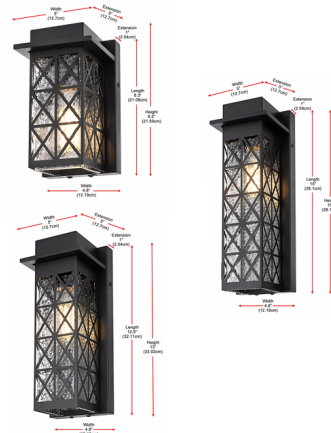

Lightology

lightology.com
866-954-4489
04-30-26

Project: _____

Company: _____

Location: _____ Fixture Type: _____

SPEC #: **ELG1397572**

Approved On: _____ Approved By: _____

Wildey Outdoor Wall Sconce By Elegant Lighting

Description

The Wildey Outdoor Wall Sconce combines timeless character with modern functionality. Crafted of robust iron, the black frame creates a dynamic grid pattern over dimpled glass. A decorative bulb casts enchanting, diffused illumination that adds a touch of warmth to any evening.

Shown in black / clear

Specifications

COLOR	Clear
BODY FINISH	Black
WATTAGE	9W
DIMMER	Standard 120V
DIMENSIONS	5"W x 15"H x 5"D
BULB NOT INCLUDED	1 x Edison ST-Shape/Medium (E26)/9W/120V LED
COUNTRY OF ORIGIN	China