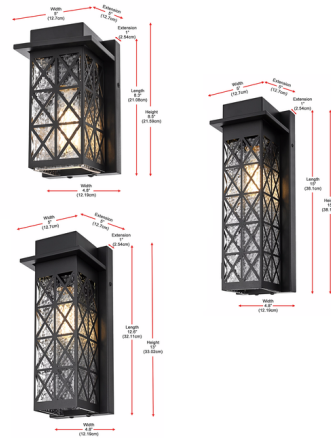

## Wildey Outdoor Wall Sconce By Elegant Lighting

### Description

The Wildey Outdoor Wall Sconce combines timeless character with modern functionality. Crafted of robust iron, the black frame creates a dynamic grid pattern over dimpled glass. A decorative bulb casts enchanting, diffused illumination that adds a touch of warmth to any evening.

Shown in black / clear

### Specifications

COLOR . . . . .	Clear
BODY FINISH . . . . .	Black
WATTAGE . . . . .	9W
DIMMER . . . . .	Standard 120V
DIMENSIONS . . . . .	5"W x 8.5"H x 5"D
BULB NOT INCLUDED . . . . .	1 x Edison ST-Shape/Medium (E26)/9W/120V LED
COUNTRY OF ORIGIN . . . . .	China