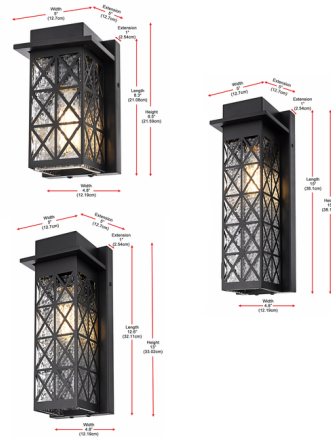

Lightology

lightology.com
866-954-4489
06-04-26

Project: _____
 Company: _____
 Location: _____ Fixture Type: _____
 SPEC #: **ELG1397573**
 Approved On: _____ Approved By: _____

Wildey Outdoor Wall Sconce By Elegant Lighting

Description

The Wildey Outdoor Wall Sconce combines timeless character with modern functionality. Crafted of robust iron, the black frame creates a dynamic grid pattern over dimpled glass. A decorative bulb casts enchanting, diffused illumination that adds a touch of warmth to any evening.

Shown in black / clear

Specifications

COLOR	Clear
BODY FINISH	Black
WATTAGE	9W
DIMMER	Standard 120V
DIMENSIONS	5"W x 8.5"H x 5"D
BULB NOT INCLUDED	1 x Edison ST-Shape/Medium (E26)/9W/120V LED
COUNTRY OF ORIGIN	China