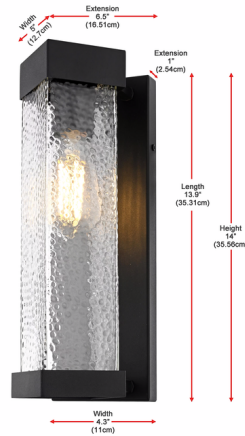

## Swain Outdoor Wall Sconce By Elegant Lighting

### Description

The Swain Outdoor Wall Sconce blends traditional and modern aesthetics. The elongated silhouette has clean, minimalistic lines, with dimpled glass to create a distinctive dappled light pattern. Ideal for a front porch or deck.

Shown in black / clear

### Specifications

COLOR	Clear
BODY FINISH	Black
WATTAGE	9W
DIMMER	Standard 120V
DIMENSIONS	5"W x 14"H x 6.5"D
BULB NOT INCLUDED	1 x Edison ST-Shape/Medium (E26)/9W/120V LED
COUNTRY OF ORIGIN	China

CLICK TO VIEW PRODUCT