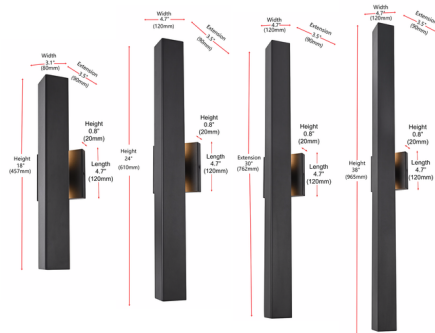

By Elegant Lighting

Description

Elevate your outdoor aesthetic with the stunning Troy Outdoor Wall Light. Featuring a minimalist rectangular design crafted from iron, this fixture exudes contemporary sophistication. Designed with an up-and-down light emission, it creates a bold and dramatic effect on your walls.

Specifications

COLOR	N/A
BODY FINISH	Black
WATTAGE	17W
DIMMER	Low Voltage Electronic
DIMENSIONS	4.5"W x 18"H x 3.5"D
INTEGRATED LED MODULE	2 x LED/8.5W/120V LED
COUNTRY OF ORIGIN	China

Technical Information

LAMP LIFE	30000 hours
COLOR RENDERING	90 CRI
LAMP COLOR	3000K
LUMENS/WATT	72.35
LUMINOUS FLUX	615 lumens

Shown in black

CLICK TO VIEW PRODUCT

Notes: