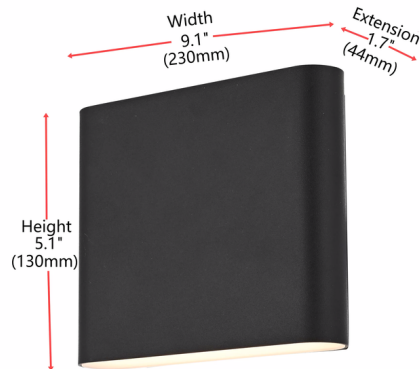

Shown in black

CLICK TO VIEW PRODUCT

Notes: