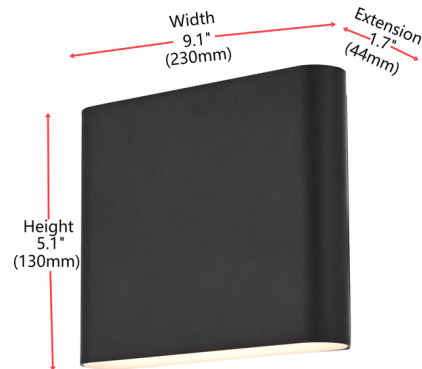

Shown in black

CLICK TO VIEW PRODUCT

Notes: