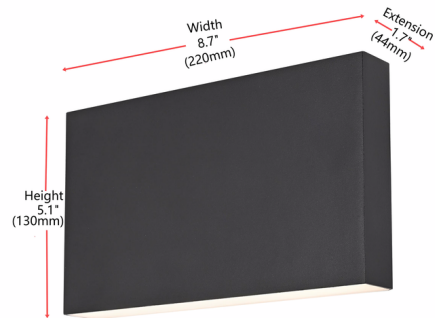

CLICK TO VIEW PRODUCT

Notes: