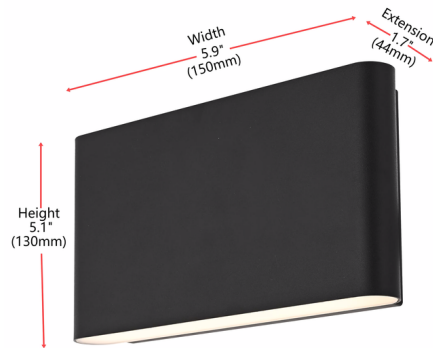

Shown in black

CLICK TO VIEW PRODUCT

Notes: