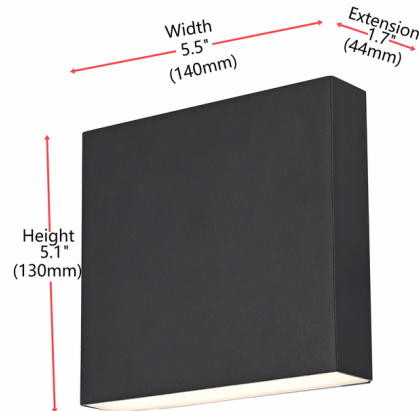

Shown in black