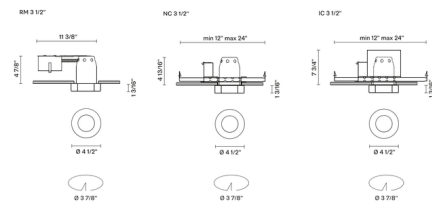

Shown in polished stainless steel / clear

Specifications

| | |
|-----------------------|----------------------------------|
| COLOR | Polished Stainless Steel / Clear |
| BODY FINISH | N/A |
| WATTAGE | 16W |
| DIMMER | Low Voltage Electronic |
| DIMENSIONS | 4.5"W x 1.19"H |
| INTEGRATED LED MODULE | 1 x LED/16W/120V LED |
| COUNTRY OF ORIGIN | Italy |

Technical Information

| | |
|-----------------|-------------------|
| APERTURE SHAPE | Round |
| HOUSING HEIGHT | 5" |
| HOUSING TYPE | Remodel NON IC |
| CEILING TYPE | Drywall with Trim |
| FUNCTION | Decorative |
| COLOR RENDERING | 93 CRI |
| LAMP COLOR | 3000K |
| LUMENS/WATT | 62.50 |
| LUMINOUS FLUX | 1000 lumens |