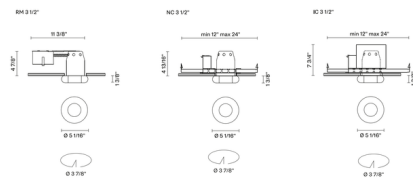

CLICK TO VIEW PRODUCT

Notes: