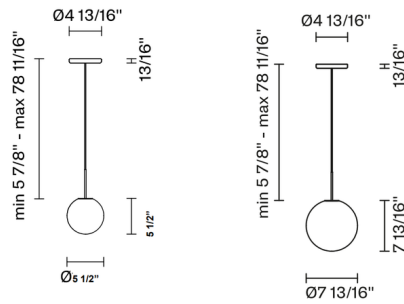

By Fabbian

Description

The Lumi Sfera Mini Pendant offers a timeless globe form that will work in many design environments. The diffuser is made of white satin-finish blown glass with hardware and canopy in White painted metal.

Shown in white / white

Specifications

COLOR	White
BODY FINISH	White
WATTAGE	6W
DIMMER	Standard 120V
DIMENSIONS	5.5"W x 5.5"H
BULB NOT INCLUDED	1 x JCD/G9/6W/120V LED
COUNTRY OF ORIGIN	Italy

CLICK TO VIEW PRODUCT