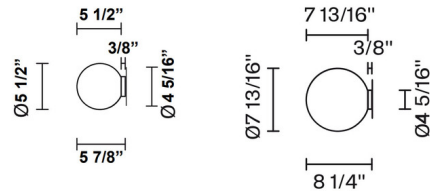

### Specifications

|                   |                         |
|-------------------|-------------------------|
| COLOR             | White                   |
| BODY FINISH       | White                   |
| WATTAGE           | 5W                      |
| DIMMER            | Standard 120V           |
| DIMENSIONS        | 5.5"W x 5.88"H x 5.88"D |
| BULB NOT INCLUDED | 1 x JCD/G9/5W/120V LED  |
| COUNTRY OF ORIGIN | Italy                   |