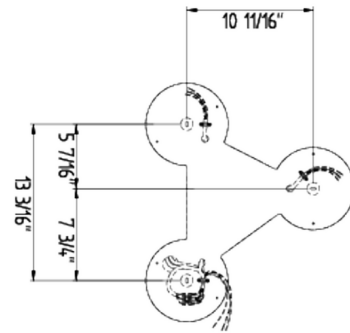

### Description

The Lumi Mycena Accessory Plate is designed for mounting 3 Fabbian Lumi Mycena fixtures together in a cluster with only one power feed. Lumi Mycena fixtures sold separately. Possible Combinations: 1xSmall, 1xMedium, 1xLarge 1xSmall, 2x Medium 3xSmall 2xSmall, 1xMedium

### Specifications

COLOR	N/A
BODY FINISH	White
WATTAGE	N/A
DIMMER	N/A
DIMENSIONS	22.4"W x 18.5"H
BULB	N/A
COUNTRY OF ORIGIN	Italy

CLICK TO VIEW PRODUCT

Notes: