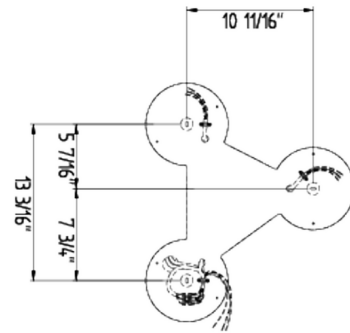

Specifications

COLOR	N/A
BODY FINISH	White
WATTAGE	N/A
DIMMER	N/A
DIMENSIONS	22.4"W x 18.5"H
BULB	N/A
COUNTRY OF ORIGIN	Italy

CLICK TO VIEW PRODUCT

Notes: