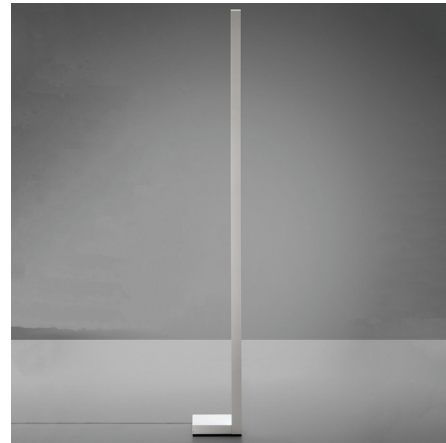

Lightology

lightology.com
866-954-4489
04-25-26

Project: _____

Company: _____

Location: _____ Fixture Type: _____

SPEC #: **FAB1397934**

Approved On: _____ Approved By: _____

Pivot Floor Lamp By Fabbian

Description

The Pivot Floor Lamp is a tall, slender source of indirect light. Use Pivot to accentuate architectural details or simply to provide indirect illumination in a precise modern package. Integral in-line dimmer on cord.

Specifications

COLOR	N/A
BODY FINISH	White
WATTAGE	90W
DIMMER	Included
DIMENSIONS	9.44"W x 80.69"H x 1.94"D
INTEGRATED LED MODULE	1 x LED/90W/120V LED
COUNTRY OF ORIGIN	Italy

Technical Information

COLOR RENDERING	80 CRI
LAMP COLOR	3000K
LUMENS/WATT	111.11
LUMINOUS FLUX	10000 lumens