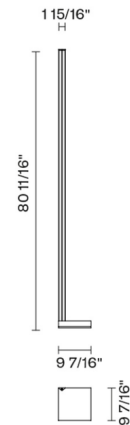

Description

The Pivot Floor Lamp is a tall, slender source of indirect light. Use Pivot to accentuate architectural details or simply to provide indirect illumination in a precise modern package. Integral in-line dimmer on cord.

Specifications

COLOR	N/A
BODY FINISH	White
WATTAGE	90W
DIMMER	Included
DIMENSIONS	9.44"W x 80.69"H x 1.94"D
INTEGRATED LED MODULE	1 x LED/90W/120V LED
COUNTRY OF ORIGIN	Italy

Technical Information

COLOR RENDERING	80 CRI
LAMP COLOR	3000K
LUMENS/WATT	111.11
LUMINOUS FLUX	10000 lumens

Shown in white

CLICK TO VIEW PRODUCT

Notes: