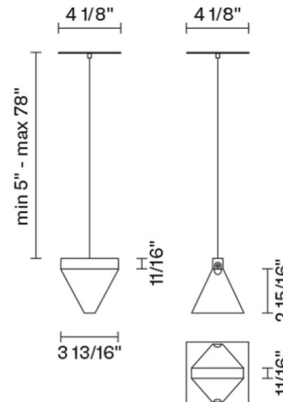

Shown in anthracite / clear

CLICK TO VIEW PRODUCT

Notes: