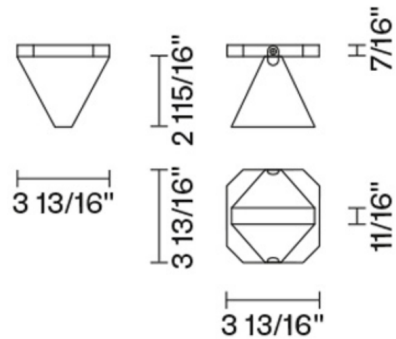

CLICK TO VIEW PRODUCT

Notes: