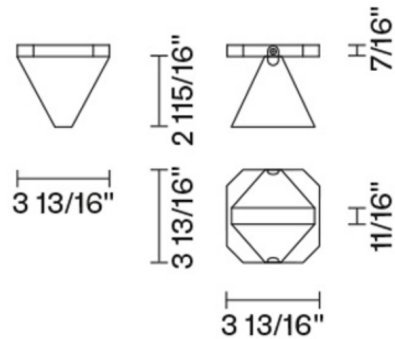

CLICK TO VIEW PRODUCT

Notes: