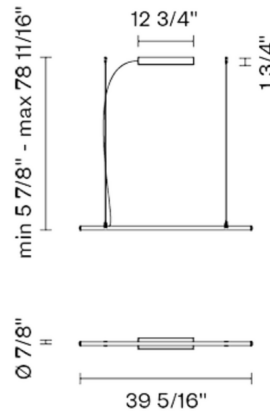

### Specifications

COLOR . . . . . N/A  
BODY FINISH . . . . . Bronze  
WATTAGE . . . . . 14.4W  
DIMMER . . . . . Standard 120V  
DIMENSIONS . . . . . 39.31"L x 0.88"W x 0.88"H  
INTEGRATED LED MODULE . . . . . 1 x LED/14.4W/120V LED  
COUNTRY OF ORIGIN . . . . . Italy

### Technical Information

COLOR RENDERING . . . . . 90 CRI  
LAMP COLOR . . . . . 2700K  
LUMENS/WATT . . . . . 66.67  
LUMINOUS FLUX . . . . . 960 lumens

Shown in bronze

CLICK TO VIEW PRODUCT

Notes: