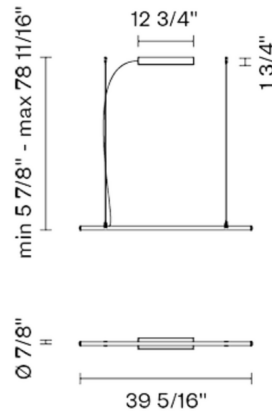

Specifications

COLOR N/A
BODY FINISH Bronze
WATTAGE 14.4W
DIMMER Standard 120V
DIMENSIONS 39.31"L x 0.88"W x 0.88"H
INTEGRATED LED MODULE 1 x LED/14.4W/120V LED
COUNTRY OF ORIGIN Italy

Technical Information

COLOR RENDERING 90 CRI
LAMP COLOR 2700K
LUMENS/WATT 66.67
LUMINOUS FLUX 960 lumens

Shown in bronze

CLICK TO VIEW PRODUCT

Notes: