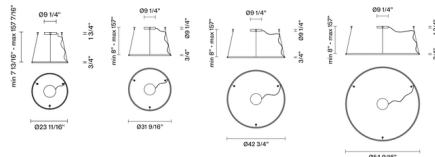

Shown in bronze / white

Specifications

COLOR White
BODY FINISH Bronze
WATTAGE 36W
DIMMER 0-10V
DIMENSIONS 23.69"W x 0.75"H
INTEGRATED LED MODULE 1 x LED/36W/120-277V LED
COUNTRY OF ORIGIN Italy

Technical Information