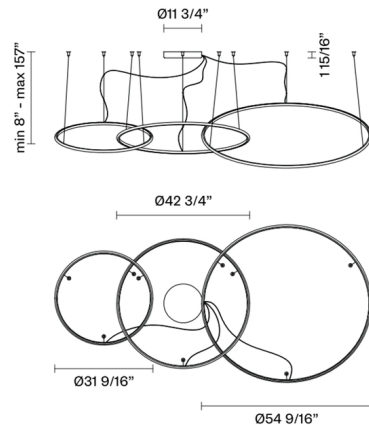

Shown in white / white