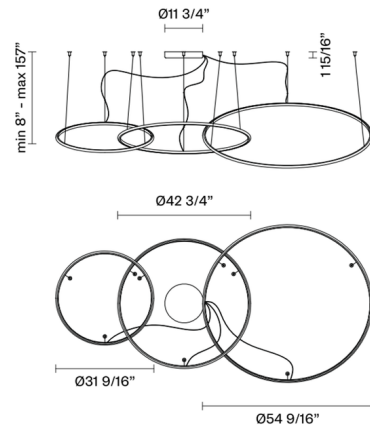

Shown in white / white