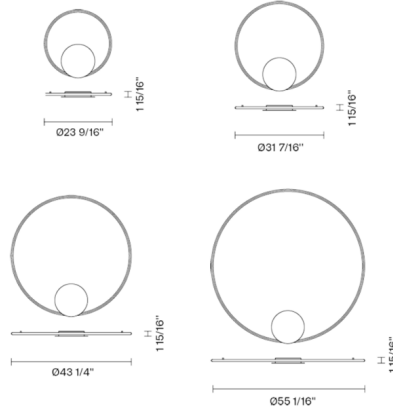

### Specifications

COLOR . . . . . White  
BODY FINISH . . . . . White  
WATTAGE . . . . . 36W  
DIMMER . . . . . 0-10V  
DIMENSIONS . . . . . 23.56"W x 1.94"H  
INTEGRATED LED MODULE . . . . . 1 x LED/36W/120-277V LED  
COUNTRY OF ORIGIN . . . . . Italy