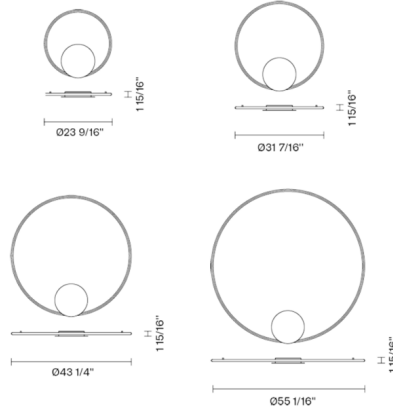

Shown in white / white

Specifications

COLOR . . . . . White
BODY FINISH . . . . . White
WATTAGE 36W
DIMMER 0-10V
DIMENSIONS . . . . . 23.56"W x 1.94"H
INTEGRATED LED MODULE . . . . . 1 x LED/36W/120-277V LED
COUNTRY OF ORIGIN . . . . . Italy

Technical Information

COLOR RENDERING . . . . . 90 CRI
LAMP COLOR 3200K
LUMENS/WATT 90.56
LUMINOUS FLUX . . . . . 3260 lumens

CLICK TO VIEW PRODUCT

Notes: