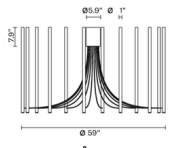

12 spot lights