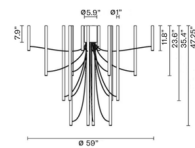

16 spot lights